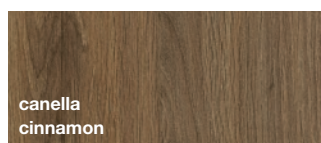

LAMINADO DECORATIVO

Panel de MDP revestido com placa de material celulósico impregnada com resinas termoestáveis e prensada por meio de calor e alta pressão. Dotado de proteção antibacteriana *Microban*.